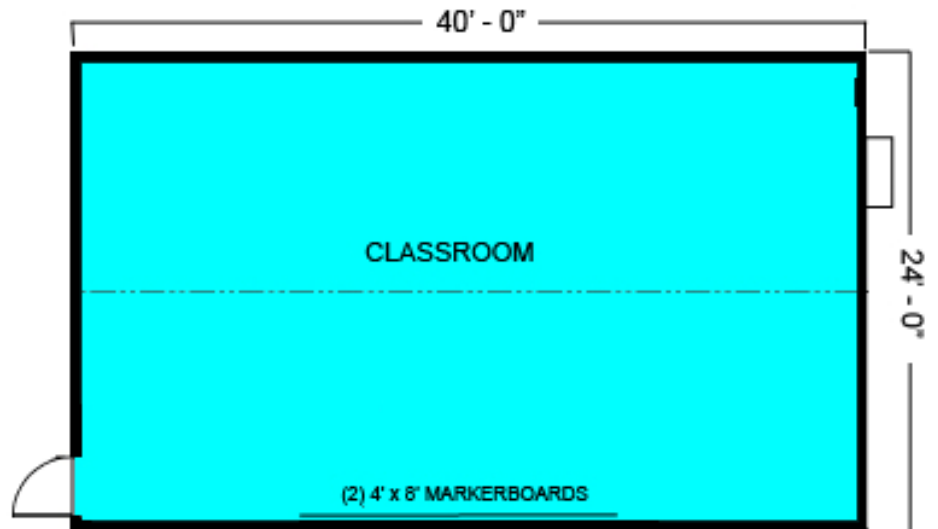

NOMINAL 24' x 40' MODULAR CLASSROOM BUILDING

Comark Building Systems, Inc. Copyright 2006

Classroom Buildings 24' x 40' Immediately Available