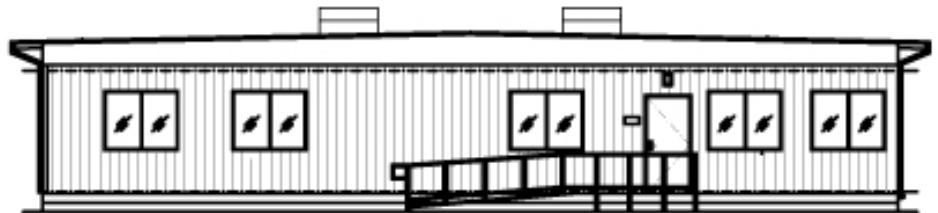

NOMINAL 36' x 60' MODULAR ADMINISTRATIVE BUILDING

Comark Building Systems, Inc. Copyright 2006

Administration Building 36' x 60' Immediately Available

Contact Information:

Comark Eastern Region
866.766.6620
Comark Central Region
800.760.3784
Comark MSI Western Region
800.690.4674