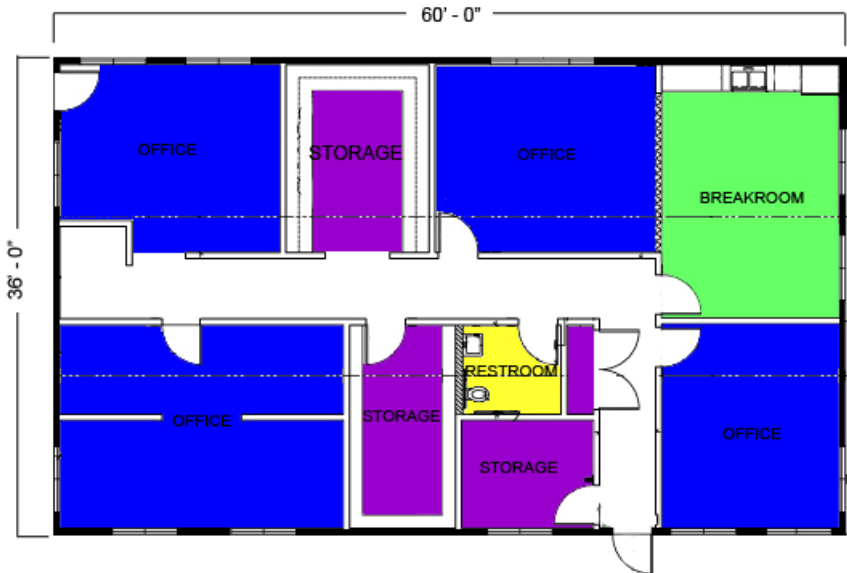

NOMINAL 36' x 60' MODULAR ADMINISTRATIVE BUILDING

Comark Building Systems, Inc. Copyright 2006

Administration Building 36' x 60' Immediately Available

Contact Information:

Comark Eastern Region
866.766.6620
Comark Central Region
800.760.3784
Comark MSI Western Region
800.690.4674